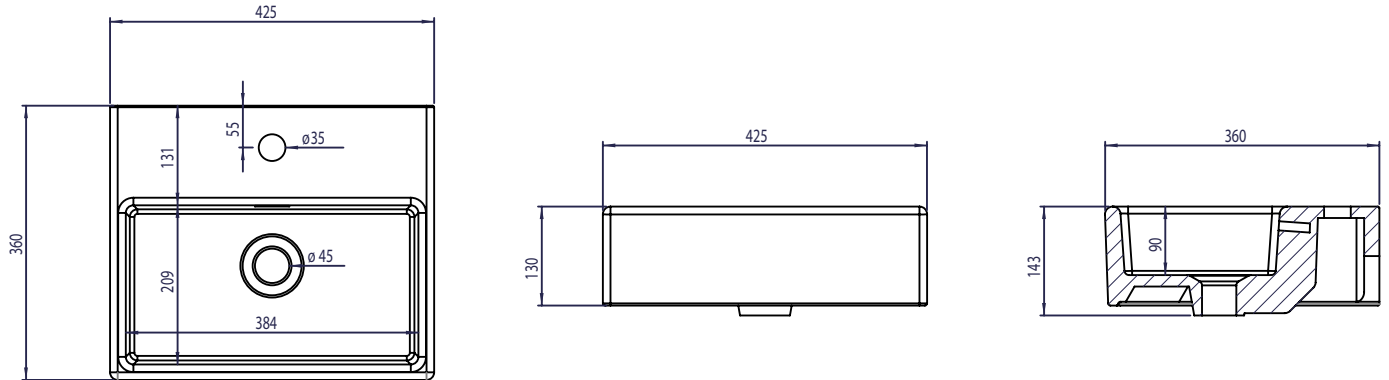

## LANDSOWN Cloakroom Ceramic Basin

Whats in the box: 1x LAN420.C

**TAVISTOCK**  
inspiring bathrooms

Diagrams not to scale  
All dimensions in mm  
tolerance of +/-5mm

### Materials

Basin: Ceramic

\*Dimensions are subject to change, customers are advised to measure actual product before commencing installation.

\*\*Fixing point dimensions are for guidance only/the positions of wall fixing must be checked when product is received.

### FAQs

- |   |                                |
|---|--------------------------------|
| Q: What is the maximum water depth of the basin?                | A: 58mm up to the overflow.    |
| Q: What is the internal depth?                                  | A: The internal depth is 90mm. |
| Q: Whats is the width of the Tapledge?                          | A: The Tapledge is 131mm wide. |
| Q: What is the distance from the Taphole centre to Basin Waste? | A: 155mm                       |